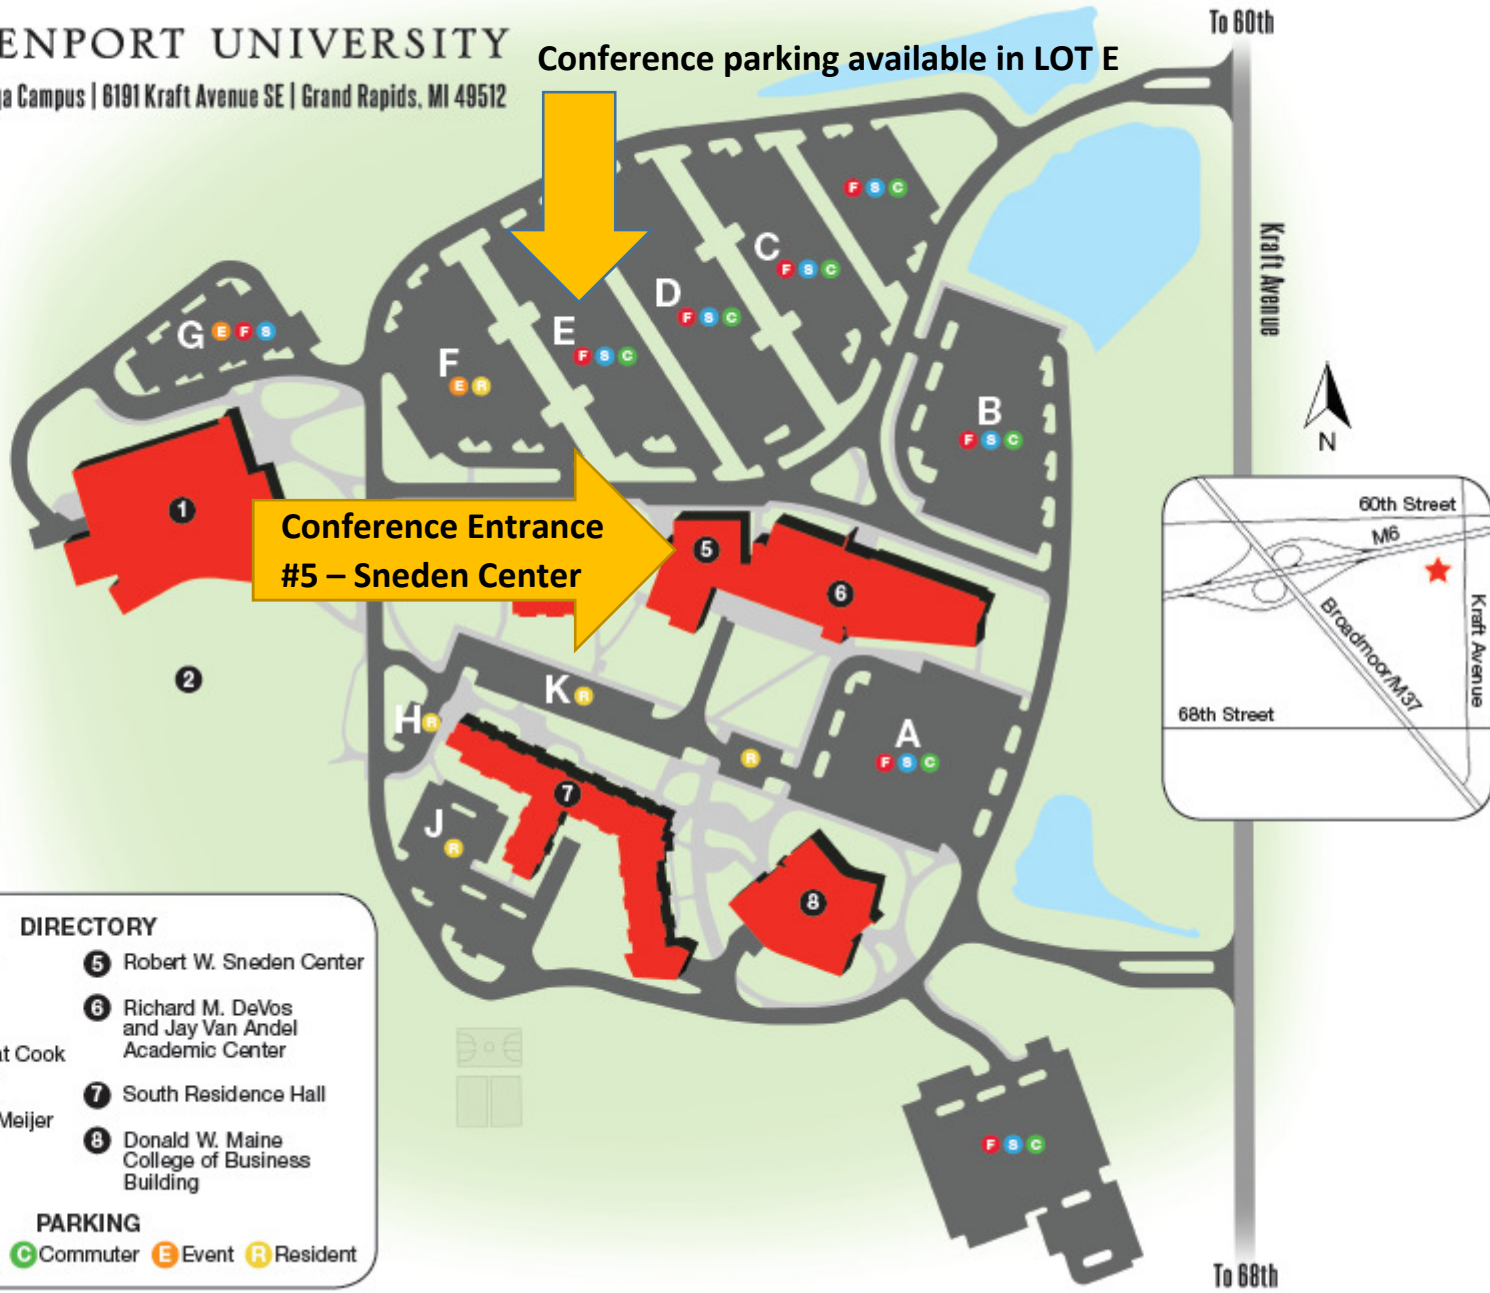

Conference parking available in LOT E

Conference Entrance
 #5 – Sneden Center

DIRECTORY

1 Student Center	5 Robert W. Sneden Center
2 Turf Field	6 Richard M. DeVos and Jay Van Andel Academic Center
3 Peter C. and Pat Cook Residence Hall	7 South Residence Hall
4 Fred and Lena Meijer Residence Hall	8 Donald W. Maine College of Business Building

PARKING

F Faculty S Staff C Commuter E Event R Resident